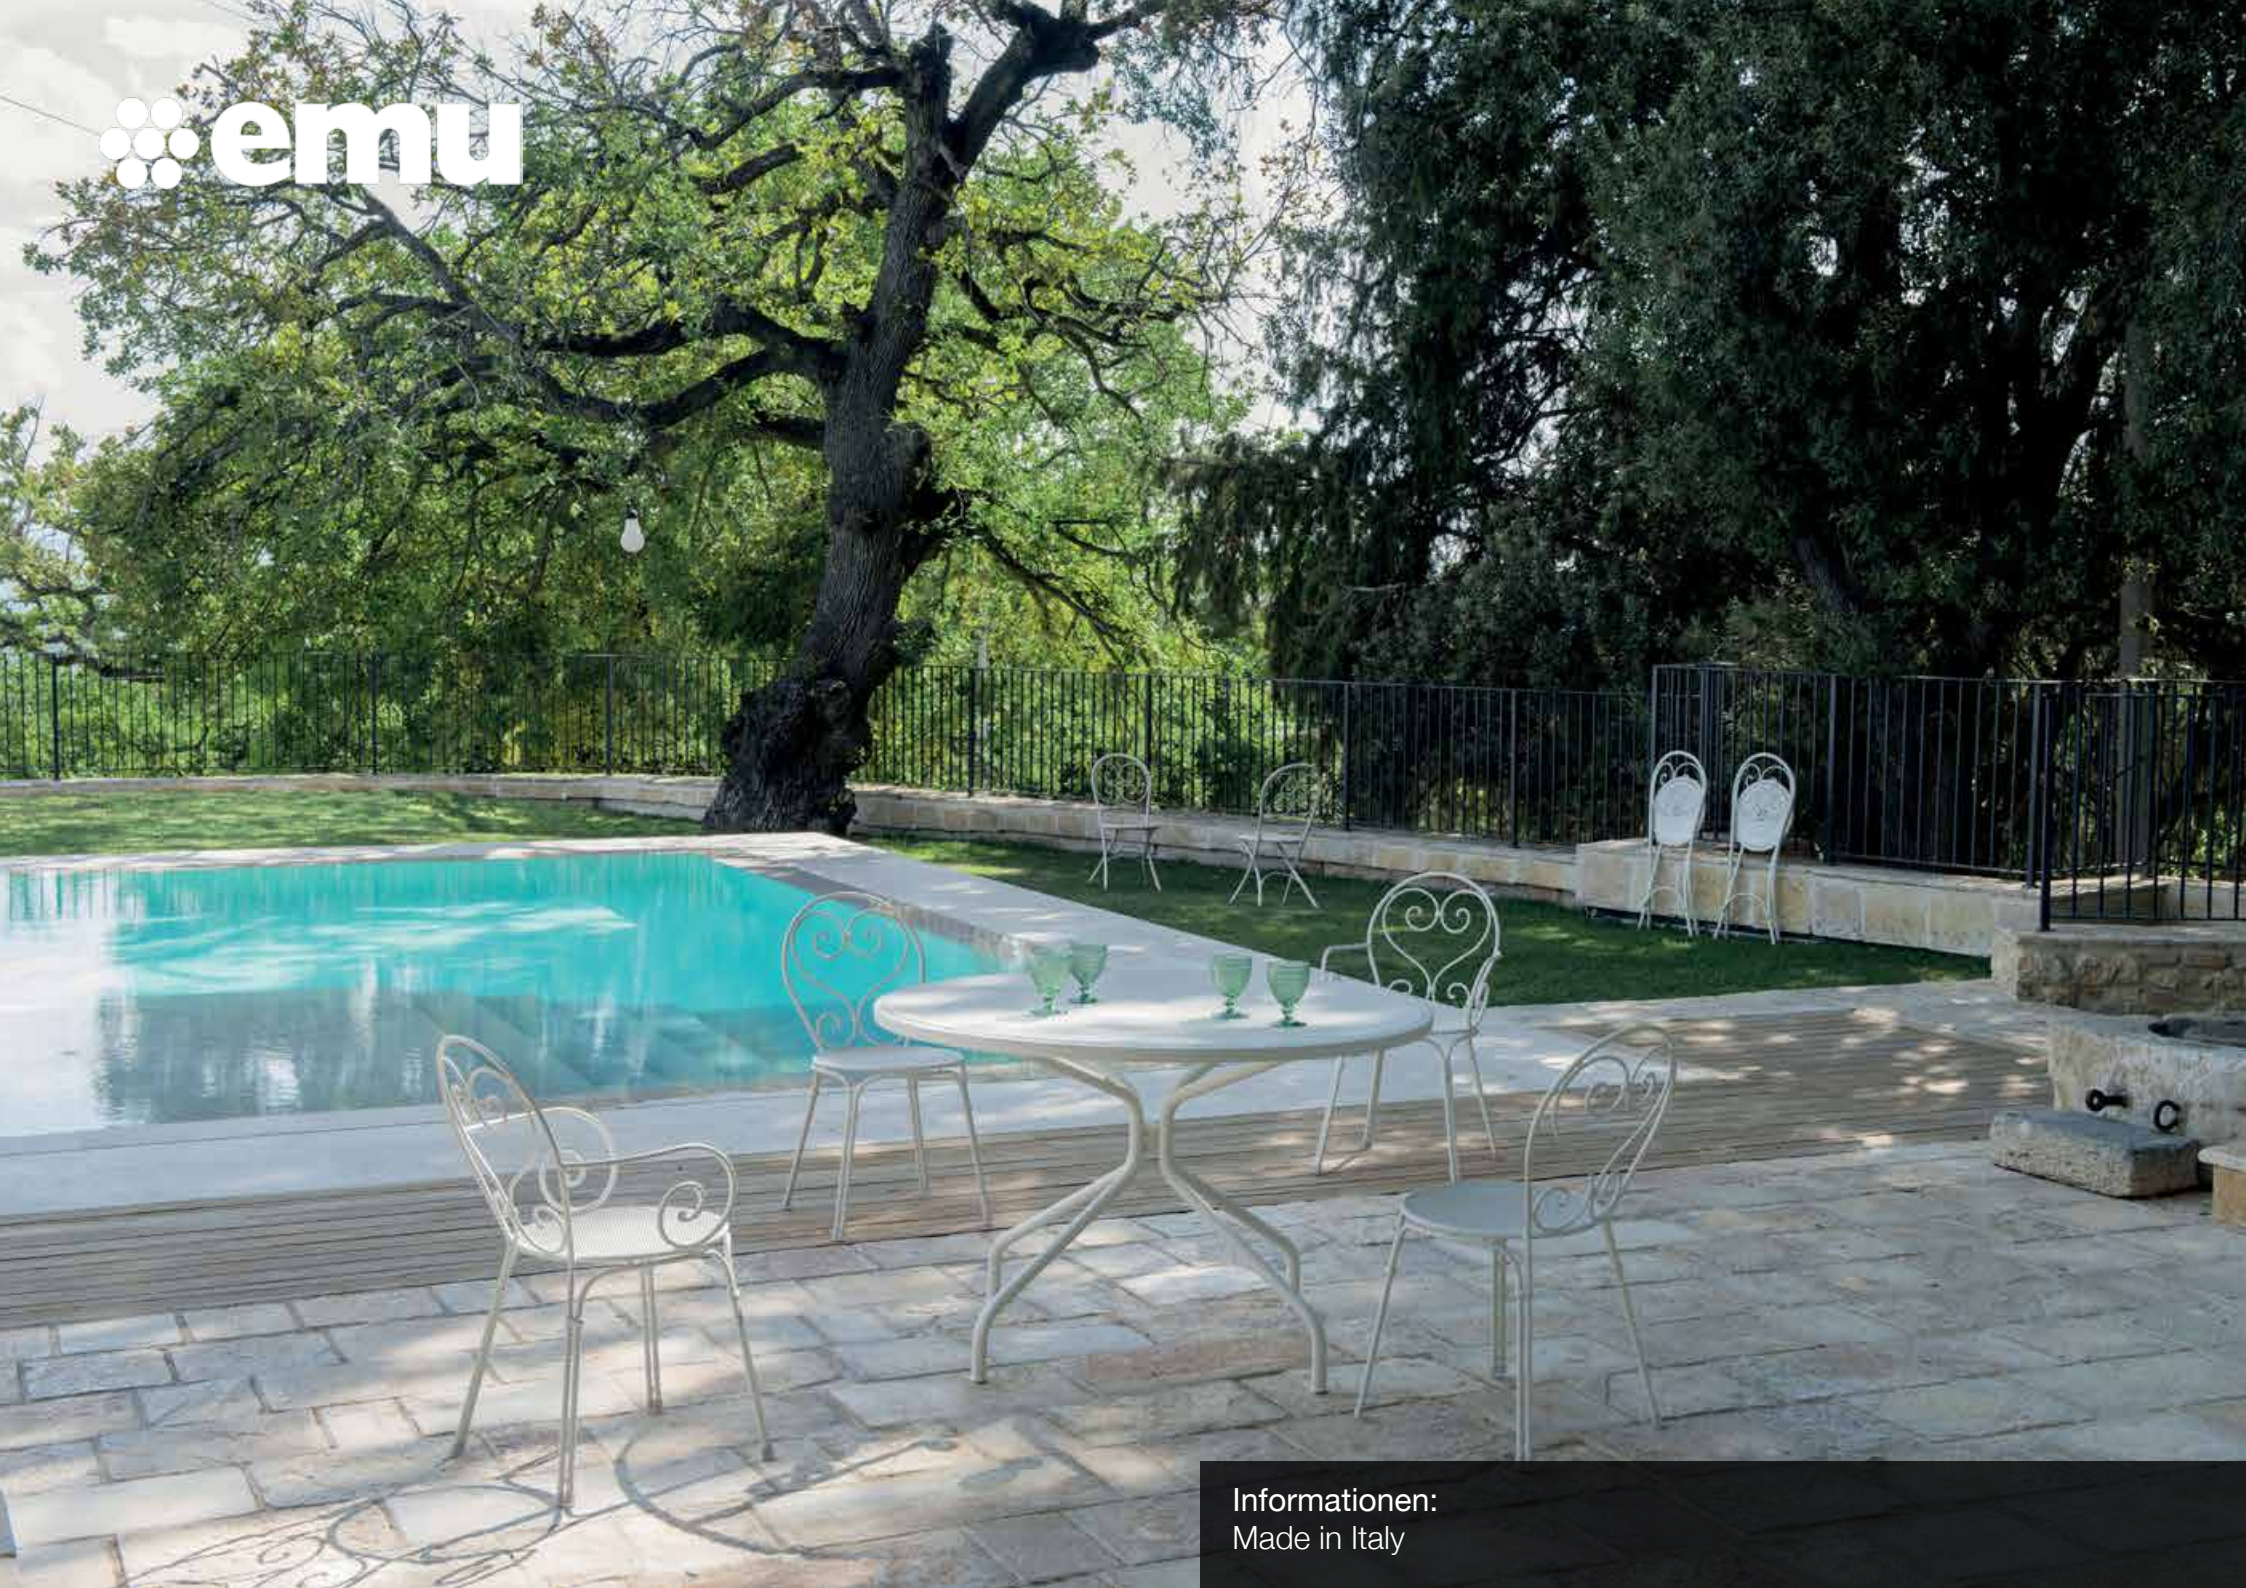

The logo for 'emu' features a cluster of white dots of varying sizes to the left of the lowercase letters 'emu' in a bold, white, sans-serif font.

Informationen:
Made in Italy

Abbildung / image	Artikel – Bezeichnung / description d'article	Preis prix CHF
	PIGALLE 909 Stuhl ohne Armlehne, Stahl pulverbeschichtet, stapelbar PIGALLE 909 chaise sans accoudoirs, acier thermolaqué, empilable Erhältliche Farben / Couleurs disponibles: <table border="1" data-bbox="797 376 1223 616"> <tr><td>16</td><td>41</td></tr> <tr><td>17</td><td>50</td></tr> <tr><td>22</td><td>60</td></tr> <tr><td>23</td><td>61</td></tr> <tr><td>26</td><td>62</td></tr> <tr><td>37</td><td>75</td></tr> </table> Masse / dimensions: Stapelmenge / quantité d'empilement: 4 Gewicht in kg/ poids kg: 5.2 Verpackungseinheit / unité à: 4 Mindestbestellmenge / quantité minimale: 4 Sitzkissen magnetisch / coussin assise magnetique, textilène Farben: diverse Farben erhältlich / disponible en différentes couleurs Sitzkissen / coussin assise Farben: diverse Farben erhältlich / disponible en différentes couleurs	279.- ab / à partir de 49.- ab / à partir de 49.-
	PIGALLE 910 Sessel mit Armlehne, Stahl pulverbeschichtet, stapelbar PIGALLE 910 fauteuil avec accoudoirs, acier thermolaqué, empilable Erhältliche Farben / Couleurs disponibles: <table border="1" data-bbox="786 1031 1211 1270"> <tr><td>16</td><td>41</td></tr> <tr><td>17</td><td>50</td></tr> <tr><td>22</td><td>60</td></tr> <tr><td>23</td><td>61</td></tr> <tr><td>26</td><td>62</td></tr> <tr><td>37</td><td>75</td></tr> </table> Masse / dimensions: Stapelmenge / quantité d'empilement: 4 Gewicht in kg/ poids kg: 6.8 Verpackungseinheit / unité à: 4 Mindestbestellmenge / quantité minimale: 4 Sitzkissen magnetisch / coussin assise magnetique Farben: diverse Farben erhältlich / disponible en différentes couleurs Sitzkissen / coussin assise Farben: diverse Farben erhältlich / disponible en différentes couleurs	339.- ab / à partir de 49.- ab / à partir de 49.-