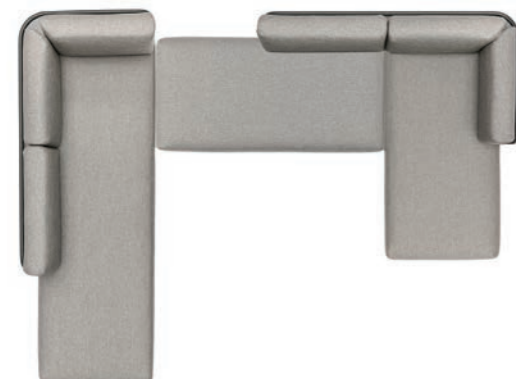

Protective cover
REF: CP-B-setR
CHF 849

SET-UP O
Powder coated stainless steel/quick-dry foam/fabric

w328 d328 h80 cm

Cat.A fabric	Cat.B fabric
REF: B-setO-A CHF 12'369	REF: B-setO-B CHF 13'779

Protective cover
REF: CP-B-setO
CHF 1'349