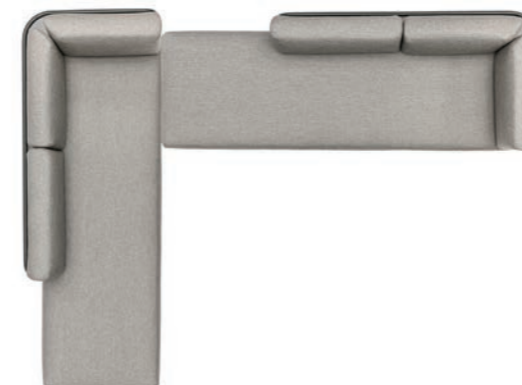

SET-UP K
Powder coated stainless steel/quick-dry foam/fabric

w328 d244 h80 cm

Cat.A fabric	Cat.B fabric
REF: B-setK-A CHF 9'349	REF: B-setK-B CHF 10'399

Protective cover
REF: CP-B-setK
CHF 849