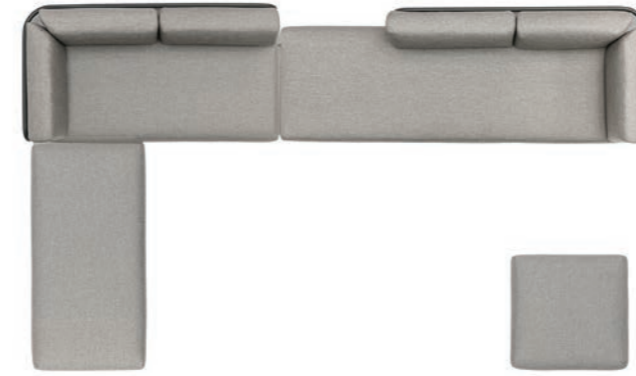

SET-UP N
Powder coated stainless steel/quick-dry foam/fabric

w408 d244 h80 cm

Cat.A fabric	Cat.B fabric
REF: B-setN-A CHF 11'659	REF: B-setN-B CHF 12'979

Protective cover
REF: CP-B-setN
CHF 1'349