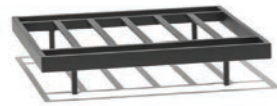

DONGO

Design Studio Segers

DONGO MODULAR SOFA

Set-ups can be designed using the following componets.

ONE-SEATER FRAME
Powder coated stainless steel

w89 d89 h18 cm | 14,1 kg

REF: DOF1
CHF 719

TWO-SEATER FRAME
Powder coated stainless steel