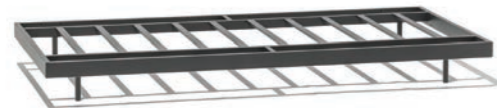

DONGO

Design Studio Segers

DONGO MODULAR SOFA

Set-ups can be designed using the following componets.

ONE-SEATER FRAME
Powder coated stainless steel

w89 d89 h18 cm | 14,1 kg

REF: DOF1
CHF 719

TWO-SEATER FRAME
Powder coated stainless steel