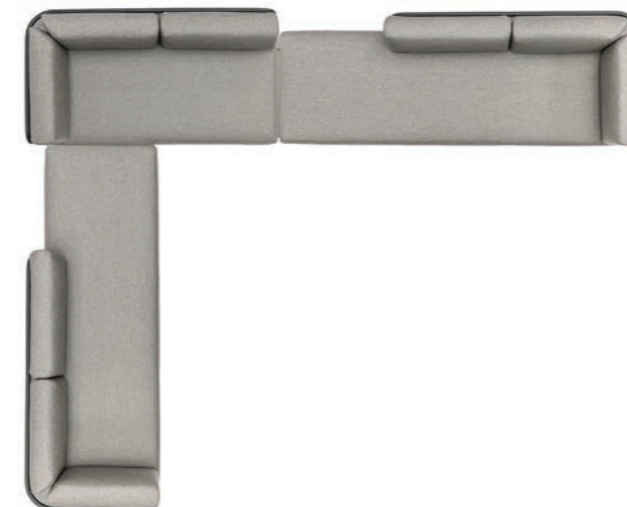

SET-UP P
Powder coated stainless steel/quick-dry foam/fabric

w408 d328 h80 cm

Cat.A fabric	Cat.B fabric
REF: B-setP-A CHF 13'199	REF: B-setP-B CHF 14'689

Protective cover
REF: CP-B-setP
CHF 1'469