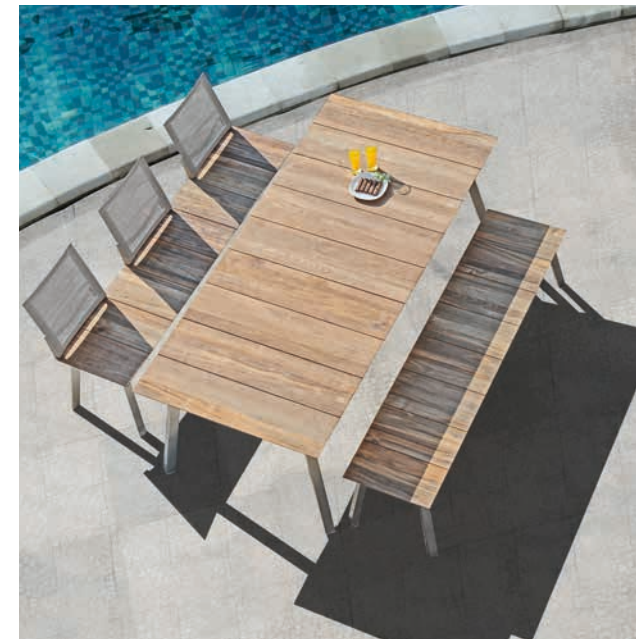

 **tuvatextil.**

greenline by ZEBRA

Flix Dining

Das Esszimmer für
draußen

- Recyceltes Teak
reclaimed teak
 - Aluminium
aluminum
 - pulverbeschichtet, graphite
powder-coated, graphite
 - Rundfaser, brown brushed
round wicker, brown brushed
-
- 7293 Flix Dining Sessel
7293 Flix Dining armchair
W 56 x D 62 x H 87
 - 7308 Flix Dining Kissenset, stone
7308 Flix Dining cushion set, stone