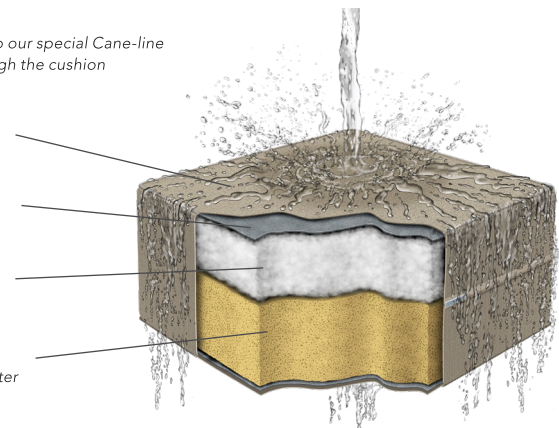

Cushion composition

90% of rainwater is repelled due to our special Cane-line fabrics and only 10% passes through the cushion

Outer cover/fabric
adds a nice and smooth surface

Inner cover/rain cover
protects the rain from ingressing

Padding
adds comfortability for seating

QuickDryFoam®
secures a quick draining of the water and air flow for humidity