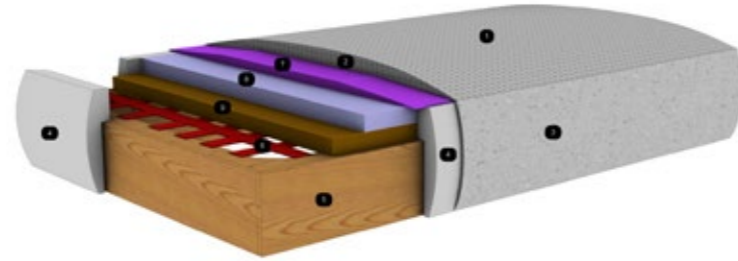

FLIP design: jankurtz

bezeichnung sofa

description sofa

dieser artikel wird individuell gefertigt, lieferzeit ca. 6 - 8 wochen
this item is custom made, delivery time approx. 6 - 8 weeks

massive holzunterkonstruktion, elastische riemen
sitzaufbau: daunenfeder-füllung

solid wood construction, elastic straps
seat: down feather filling

alle bezüge sind abnehmbar
all covers are removable

made in italy
made in italy

stoffübersicht seite 28/29
fabric overview page 28/29

1. stoff aus 100 % baumwolle	1. 100 % cotton fabric
2. gewaschene und sterilisierte gänsedaunen und in abschnitte gesteppte silikonfasern	2. washed and sterilized goose down and siliconed fiber quilted into section
3. kunstharzgebundener samt 280 gr	3. resin bonded velvet 280 gr
4. polyurethanschaum d40	4. polyurethane foam d40
5. sperrholzplatten und massivholz aus pappel oder kiefer	5. plywood panels and poplar or pine solid wood
6. elastischer gürtel 6/8 cm	6. elastic belt 6/8 cm
7. polyurethanschaum d35	7. polyurethane foam d35
8. polyurethanschaum d35	8. polyurethane foam d35
9. polyurethanschaum d35	9. polyurethane foam d35