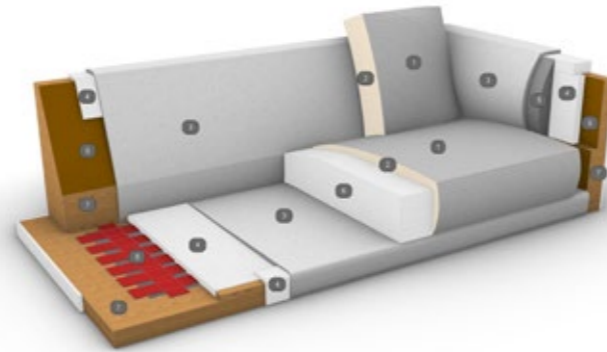

OSCAR design: jankurtz

bezeichnung sofa

description sofa

dieser artikel wird individuell gefertigt, lieferzeit ca. 6 - 8 wochen
this item is custom made, delivery time approx. 6 - 8 weeks

massive holzunterkonstruktion, elastische riemen
sitzaufbau: daunenfeder-füllung

solid wood construction, elastic straps
seat: down feather filling

alle bezüge sind abnehmbar
all covers are removable

made in italy
made in italy

stoffübersicht seite 28/29
fabric overview page 28/29

1. stoff aus 100 % baumwolle	1. 100 % cotton fabric
2. gewaschene und sterilisierte gänsedaunen und in abschnitte gesteppte silikonfasern	2. washed and sterilized goose down and siliconed fiber quilted into section
3. kunstharzgebundener samt 280 gr	3. resin bonded velvet 280 gr
4. polyurethanschaum d40	4. polyurethane foam d40
5. polyurethanschaum d30	5. polyurethane foam d30
6. polyurethanschaum d35	6. polyurethane foam d35
7. sperrholzplatten und massivholz aus pappel oder kiefer	7. plywood panels and poplar or pine solid wood
8. elastischer gürtel 6/8 cm	8. elastic belt 6/8 cm
9. holzfaserplatte	9. wood fibreboard

maße bxhxt in cm measurements wxhxd in cm	2	3	4	5	6
	NAIROBI	CALEIDOS	DORIAN PLAIN GRAY FANTASY		AXUM BARNUM FRANCIS
sofa sofa 246 (226) x 88 (41) x 94	3.300,00	3.500,00	3.700,00		4.000,00
sofa sofa 226 (206) x 88 (41) x 94	3.200,00	3.300,00	3.500,00		3.800,00
sofa mit armlehne links sofa with arm rest left 216 (206) x 88 (41) x 94	3.000,00	3.200,00	3.400,00		3.600,00
sofa mit armlehne rechts sofa with arm rest right 216 (206) x 88 (41) x 94	3.000,00	3.200,00	3.400,00		3.600,00
sofa sofa 206 (186) x 88 (41) x 94	3.000,00	3.200,00	3.400,00		3.600,00
sofa mit armlehne links sofa with arm rest left 196 (186) x 88 (41) x 94	2.800,00	3.000,00	3.200,00		3.400,00
sofa mit armlehne rechts sofa with arm rest right 196 (186) x 88 (41) x 94	2.800,00	3.000,00	3.200,00		3.400,00

maße bxhxt in cm measurements wxhxd in cm	2	3	4	5	6
	NAIROBI	CALEIDOS	DORIAN PLAIN GRAY FANTASY		AXUM BARNUM FRANCIS
sofa sofa 186 (166) x 88 (41) x 94	2.900,00	3.000,00	3.200,00		3.500,00
sofa mit armlehne links sofa with arm rest left 176 (166) x 88 (41) x 94	2.700,00	2.900,00	3.100,00		3.300,00
sofa mit armlehne rechts sofa with arm rest right 176 (166) x 88 (41) x 94	2.700,00	2.900,00	3.100,00		3.300,00
sofa sofa 166 (146) x 88 (41) x 94	2.700,00	2.900,00	3.100,00		3.300,00
sofa mit armlehne links sofa with arm rest left 156 (146) x 88 (41) x 94	2.500,00	2.700,00	2.900,00		3.200,00
sofa mit armlehne rechts sofa with arm rest right 156 (146) x 88 (41) x 94	2.500,00	2.700,00	2.900,00		3.200,00
ottomane mit armlehne links otto with arm rest left 103 (93) x 88 (41) x 186 (176)	2.800,00	3.000,00	3.200,00		3.400,00
ottomane mit armlehne rechts otto with arm rest right 103 (93) x 88 (41) x 186 (176)	2.800,00	3.000,00	3.200,00		3.400,00
eckelement corner element 93 (83) x 88 (41) x 93 (83)	2.200,00	2.300,00	2.400,00		2.600,00
hocker stool 93 x 41 x 93	1.100,00	1.200,00	1.300,00		1.400,00
sessel armchair 78 (58) x 88 (41) x 78	1.300,00	1.400,00	1.500,00		1.700,00
zierkissen decorative cushion 50 x 50	120,00	130,00	150,00		170,00